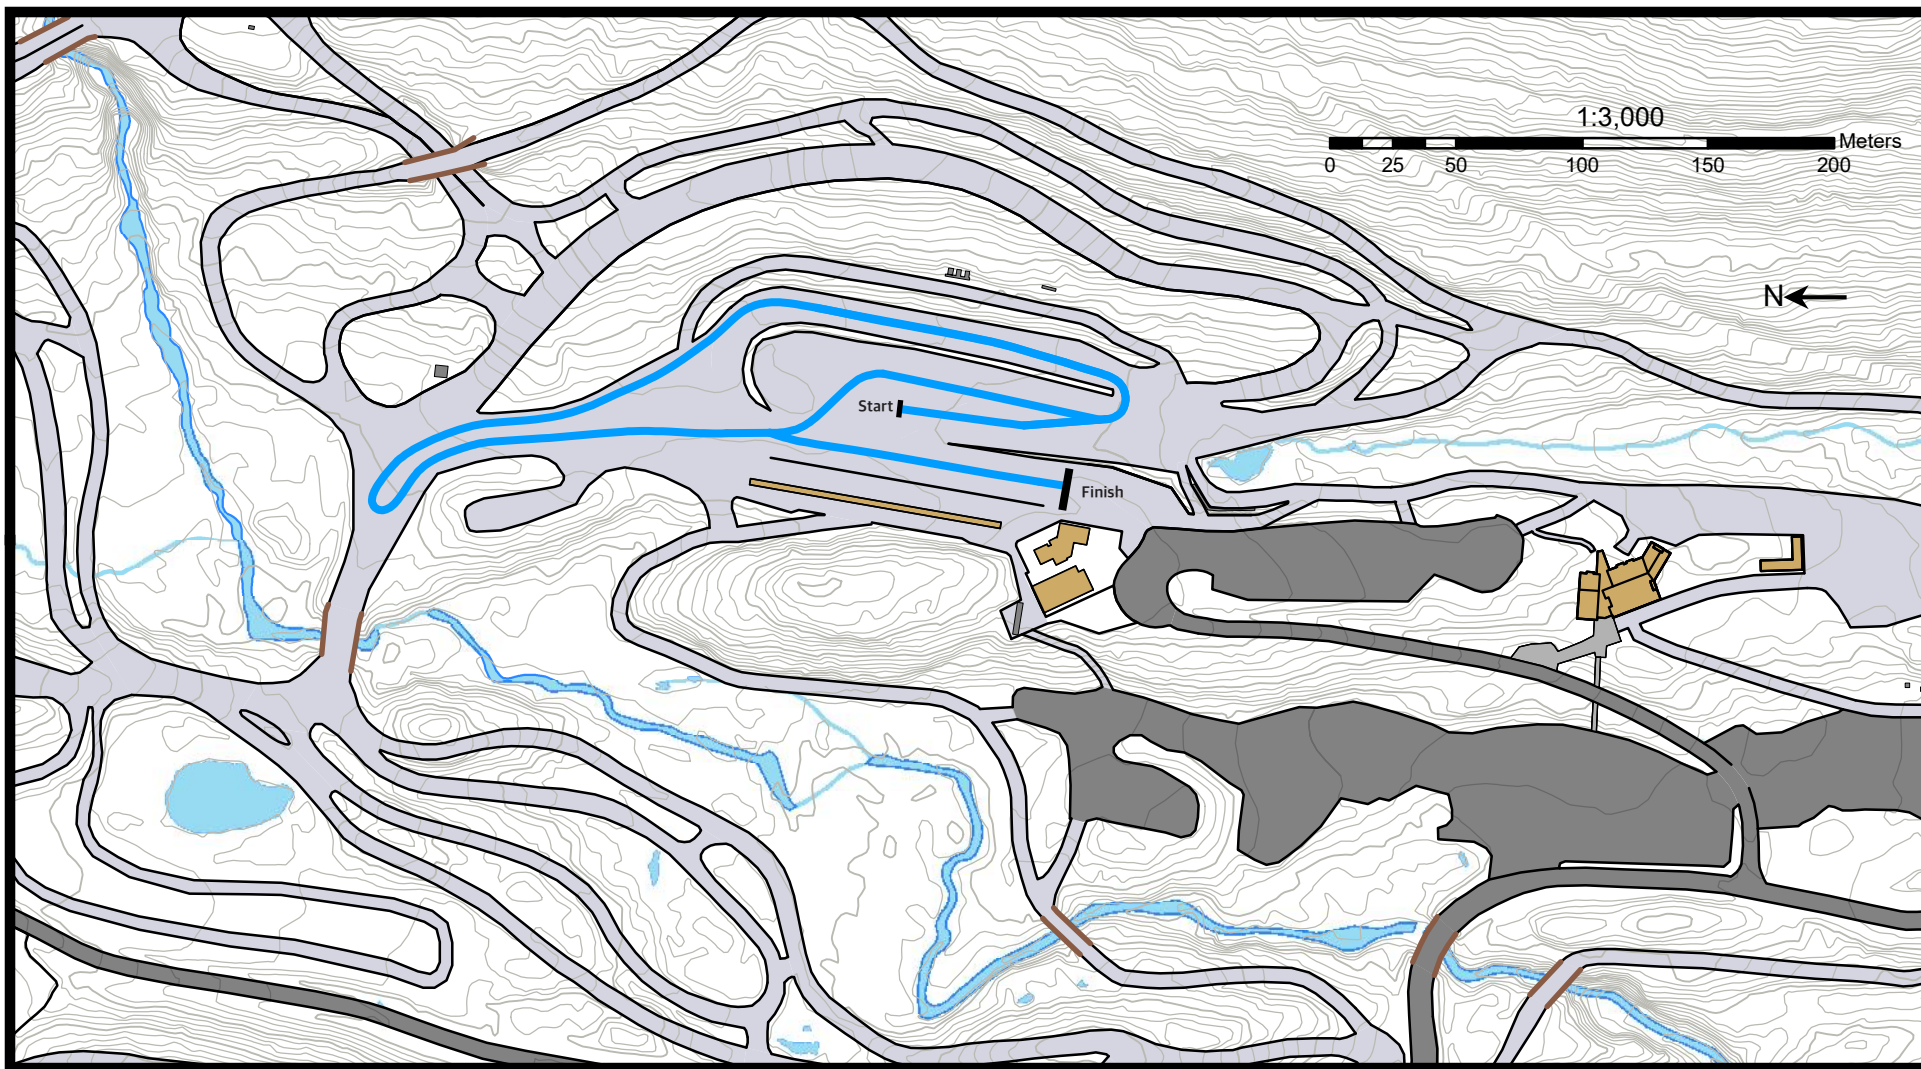

300m Course Terrain Profile

FIS Homologation Statistics

Competition Level: COC	Total Climb (TC): 4m
Course Length: 424m	Maximum Climb (MC): 3m
Highest Point: 863m	Height Difference (HD): 3m
Lowest Point: 860m	Category: D

Race Categories + Info

Classic Technique/Interval Start

U6 Girls 1 x 300m
U6 Boys 1 x 300m

FIS Homologation Statistics

Competition Level: COC	Total Climb (TC): 6m
Course Length: 771m	Maximum Climb (MC): 3m
Highest Point: 863m	Height Difference (HD): 4m
Lowest Point: 859m	Category: D

Race Categories + Info

Classic Technique/Interval Start

- U10 Girls 1 x 1.5Km
- U10 Boys 1 x 1.5Km

2.5km Blue G Course

Terrain Profile

FIS Homologation Statistics

Competition Level: FIS
Course Length: 2505m
Highest Point: 866m
Lowest Point: 850m
Total Climb (TC): 47m
Maximum Climb (MC): 8m
Height Difference (HD): 15m
Category: D

Competition Level: COC
Course Length: 3069m
Highest Point: 882m
Lowest Point: 850m
Total Climb (TC): 81m
Maximum Climb (MC): 25m
Height Difference (HD): 32m
Category: D

Race Categories + Info

Classic Technique / Interval Start