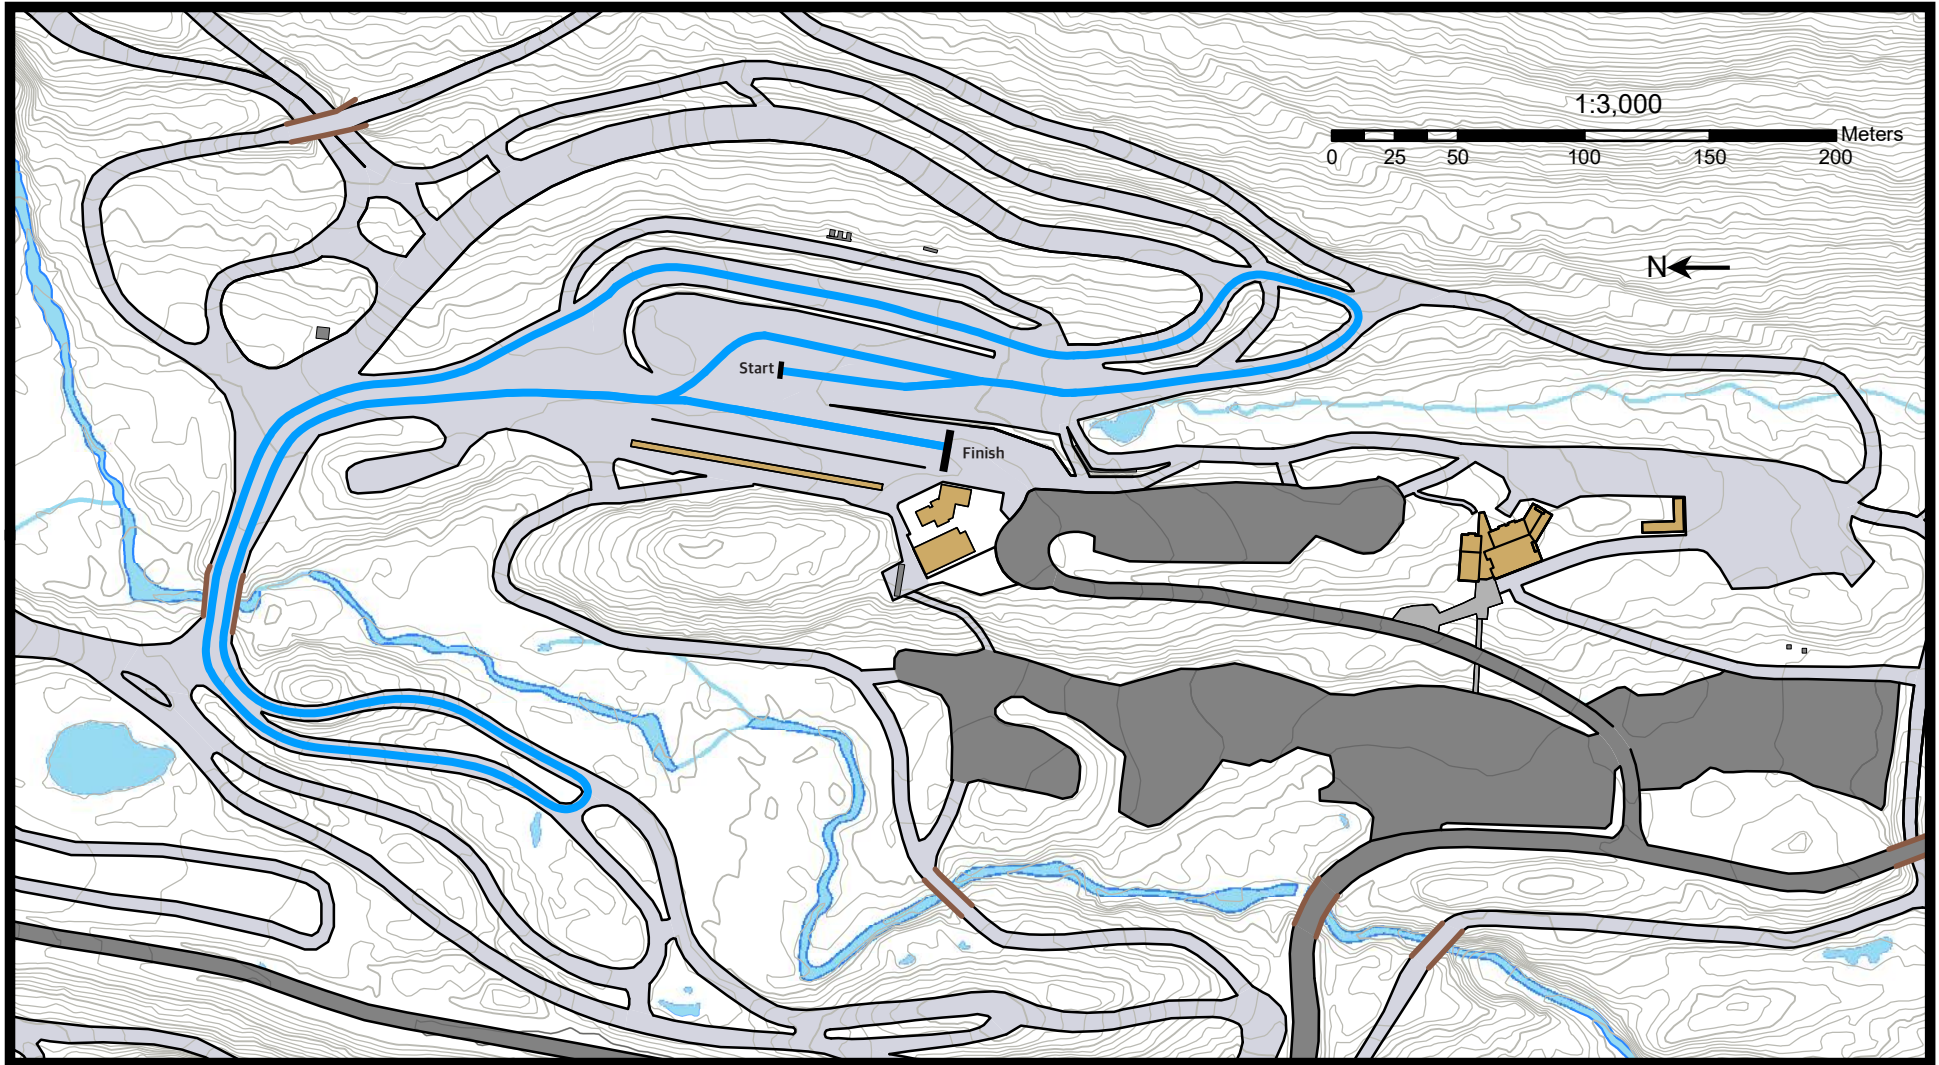

FIS Homologation Statistics

Competition Level: COC	Total Climb (TC): 28m
Course Length: 1538m	Maximum Climb (MC): 10m
Highest Point: 866m	Height Difference (HD): 15m
Lowest Point: 851m	Category: D

Race Categories + Info

Classic Technique/Interval Start

- U10 Girls 1 x 1.5Km
- U10 Boys 1 x 1.5Km