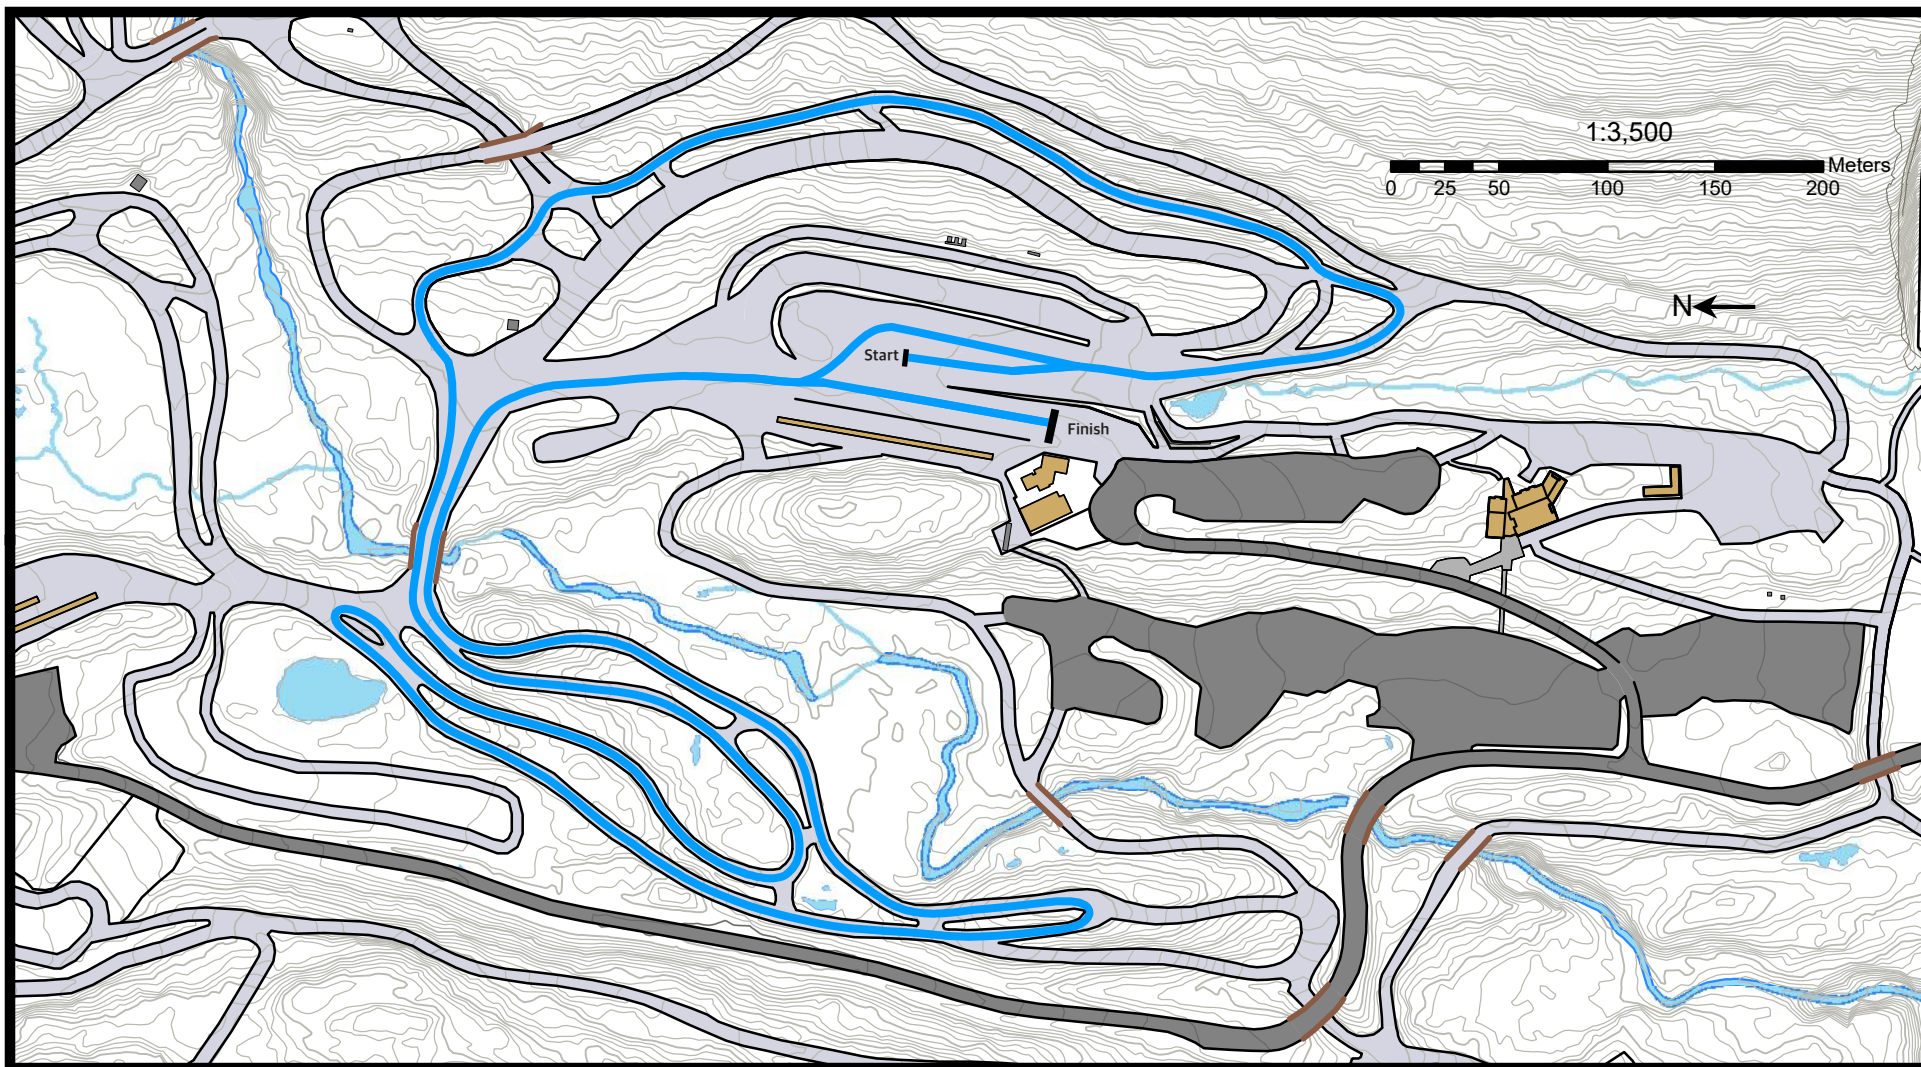

Race Categories + Info

Classic Technique/Interval Start

- U10 Girls 1 x 1.5Km
- U10 Boys 1 x 1.5Km

2.5km Blue G Course

Terrain Profile

FIS Homologation Statistics

Competition Level: FIS
Course Length: 2505m
Highest Point: 866m
Lowest Point: 850m
Total Climb (TC): 47m
Maximum Climb (MC): 8m
Height Difference (HD): 15m
Category: D

Race Categories + Info

Classic Technique / Interval Start
Para Senior Men and Women Sit Ski
2 x 2.5Km Para Sit Ski

2.5km Blue B Course

Terrain Profile

FIS Homologation Statistics

Competition Level: FIS	Total Climb (TC): 65m
Course Length: 2565m	Maximum Climb (MC): 25m
Highest Point: 882m	Height Difference (HD): 32m
Lowest Point: 850m	Category: D

Race Categories + Info

Classic Technique / Interval Start

U12 Boys & Girls 1 x 2.5Km Blue
U16 Boys & Girls 2 x 2.5Km Blue
U18 Boys & Girls 2 x 2.5Km Blue

3.0km Blue A Course

Terrain Profile

FIS Homologation Statistics

Competition Level: COC
Course Length: 3069m
Highest Point: 882m
Lowest Point: 850m
Total Climb (TC): 81m
Maximum Climb (MC): 25m
Height Difference (HD): 32m
Category: D

Race Categories + Info

Classic Technique / Interval Start