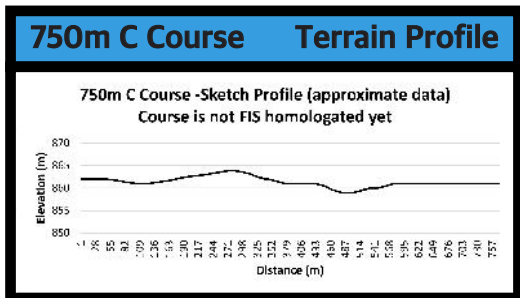

300m Course Terrain Profile

FIS Homologation Statistics

Competition Level: COC	Total Climb (TC): 4m
Course Length: 424m	Maximum Climb (MC): 3m
Highest Point: 863m	Height Difference (HD): 3m
Lowest Point: 860m	Category: D

Race Categories + Info

Classic Technique/Interval Start

U6 Girls 1 x 300m
U6 Boys 1 x 300m

FIS Homologation Statistics

Competition Level: COC	Total Climb (TC): 6m
Course Length: 771m	Maximum Climb (MC): 3m
Highest Point: 863m	Height Difference (HD): 4m
Lowest Point: 859m	Category: D

Race Categories + Info

Classic Technique/Interval Start

- U10 Girls 1 x 1.5Km
- U10 Boys 1 x 1.5Km

2.5km Blue G Course

Terrain Profile

FIS Homologation Statistics

Competition Level: FIS
Course Length: 2505m
Highest Point: 866m
Lowest Point: 850m
Total Climb (TC): 47m
Maximum Climb (MC): 8m
Height Difference (HD): 15m
Category: D

Competition Level: COC
Course Length: 3069m
Highest Point: 882m
Lowest Point: 850m
Total Climb (TC): 81m
Maximum Climb (MC): 25m
Height Difference (HD): 32m
Category: D

Race Categories + Info

Classic Technique / Interval Start