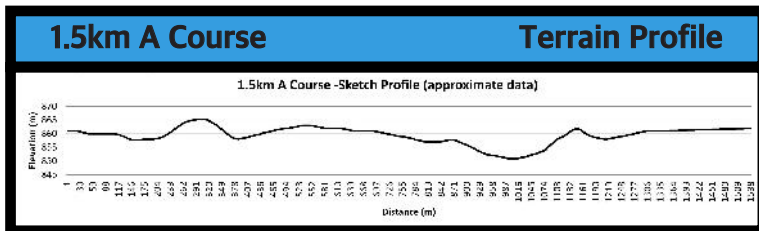

FIS Homologation Statistics

Competition Level: COC	Total Climb (TC): 28m
Course Length: 1538m	Maximum Climb (MC): 10m
Highest Point: 866m	Height Difference (HD): 15m
Lowest Point: 851m	Category: D

Race Categories + Info

Classic Technique/Interval Start

- U10 Girls 1 x 1.5Km
- U10 Boys 1 x 1.5Km