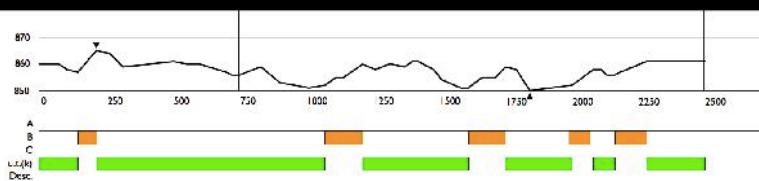

Race Categories + Info

Classic Technique/Interval Start

- U10 Girls 1 x 1.5Km
- U10 Boys 1 x 1.5Km

2.5km Blue G Course

Terrain Profile

FIS Homologation Statistics

Competition Level: FIS
Course Length: 2505m
Highest Point: 866m
Lowest Point: 850m
Total Climb (TC): 47m
Maximum Climb (MC): 8m
Height Difference (HD): 15m
Category: D

Race Categories + Info

Classic Technique / Interval Start
Para Senior Men and Women Sit Ski
2 x 2.5Km Para Sit Ski

2.5km Blue B Course

Terrain Profile

FIS Homologation Statistics

Competition Level: FIS	Total Climb (TC): 65m
Course Length: 2565m	Maximum Climb (MC): 25m
Highest Point: 882m	Height Difference (HD): 32m
Lowest Point: 850m	Category: D

Competition Level: COC
Course Length: 3069m
Highest Point: 882m
Lowest Point: 850m
Total Climb (TC): 81m
Maximum Climb (MC): 25m
Height Difference (HD): 32m
Category: D

Race Categories + Info

Classic Technique / Interval Start