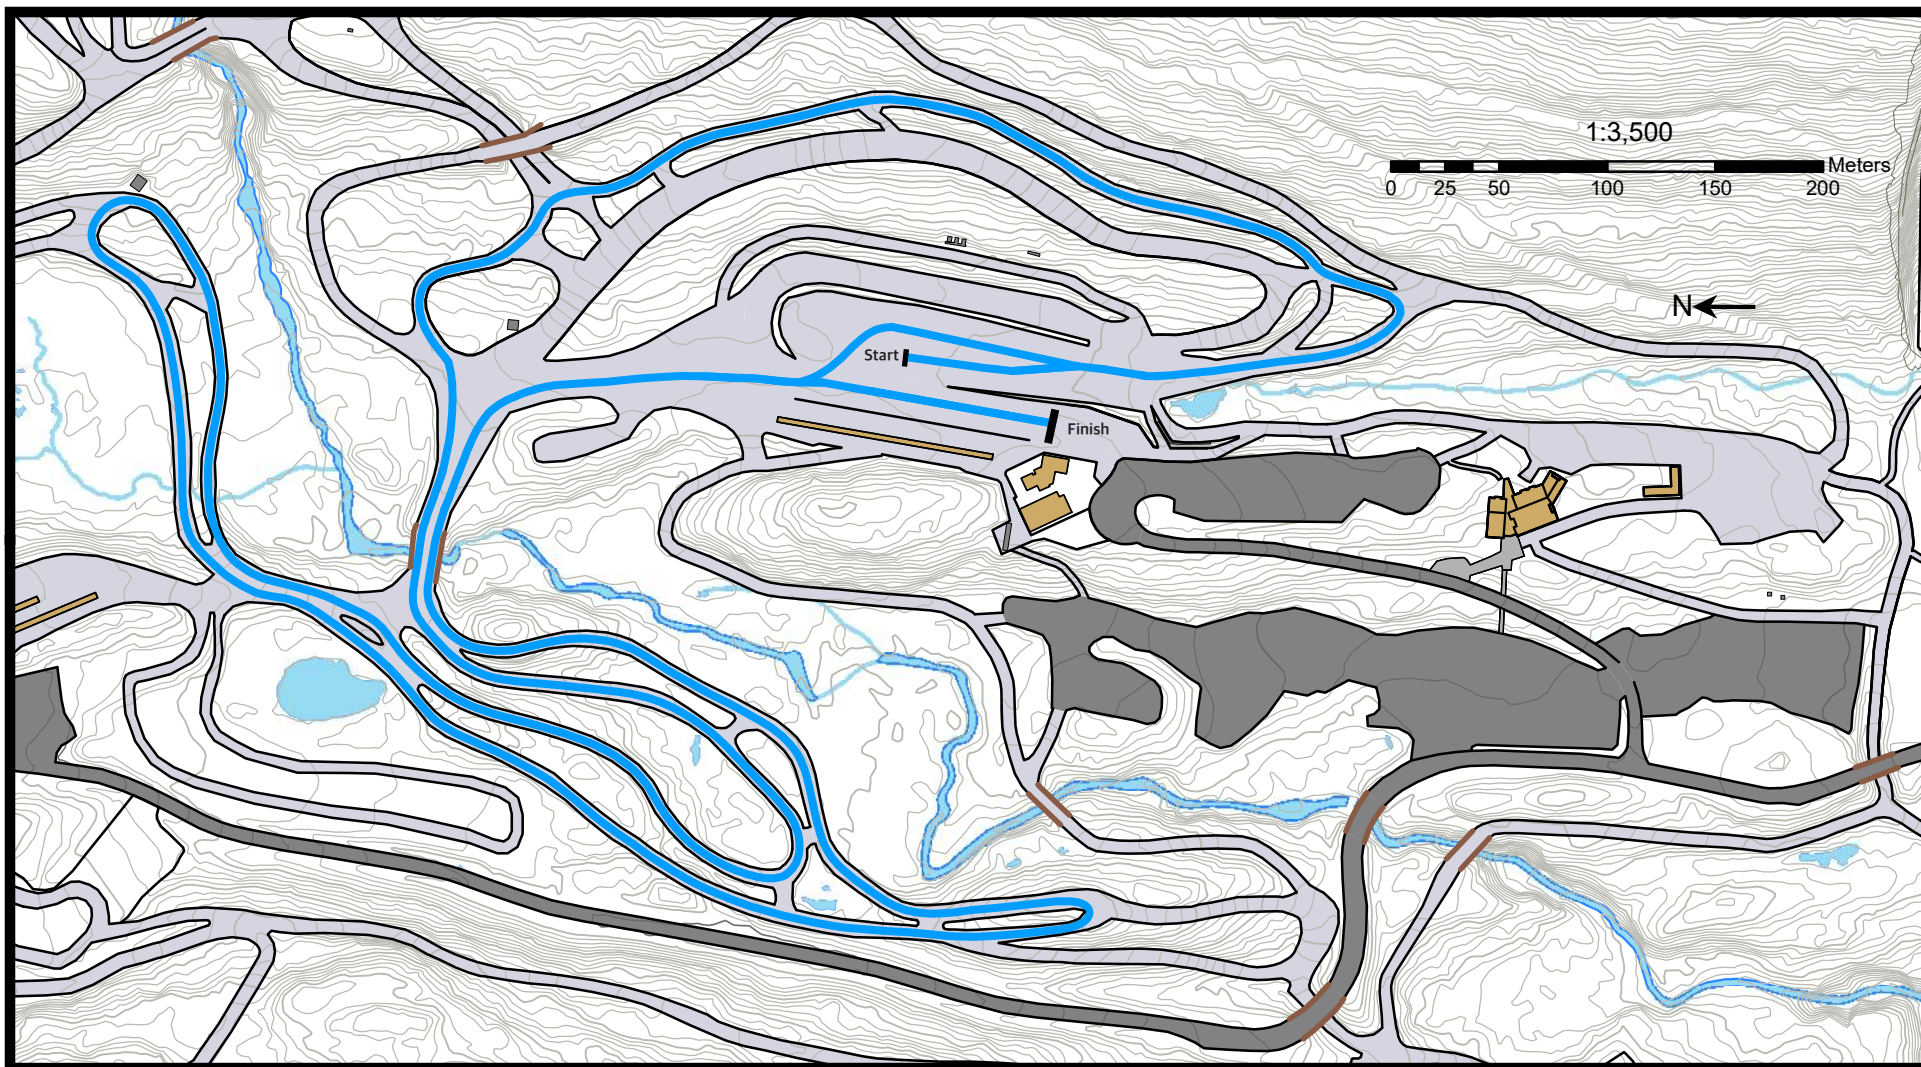

Race Categories + Info

Classic Technique/Interval Start

- U10 Girls 1 x 1.5Km
- U10 Boys 1 x 1.5Km

2.5km Blue G Course

Terrain Profile

FIS Homologation Statistics

Competition Level: FIS
Course Length: 2505m
Highest Point: 866m
Lowest Point: 850m
Total Climb (TC): 47m
Maximum Climb (MC): 8m
Height Difference (HD): 15m
Category: D

Race Categories + Info

Classic Technique / Interval Start
Para Senior Men and Women Sit Ski
2 x 2.5Km Para Sit Ski

2.5km Blue B Course

Terrain Profile

FIS Homologation Statistics

Competition Level: FIS	Total Climb (TC): 65m
Course Length: 2565m	Maximum Climb (MC): 25m
Highest Point: 882m	Height Difference (HD): 32m
Lowest Point: 850m	Category: D

Race Categories + Info

Classic Technique / Interval Start

U12 Boys & Girls 1 x 2.5Km Blue
U16 Boys & Girls 2 x 2.5Km Blue
U18 Boys & Girls 2 x 2.5Km Blue

3.0km Blue A Course

Terrain Profile

FIS Homologation Statistics

Competition Level: COC
Course Length: 3069m
Highest Point: 882m
Lowest Point: 850m
Total Climb (TC): 81m
Maximum Climb (MC): 25m
Height Difference (HD): 32m
Category: D

Race Categories + Info

Classic Technique / Interval Start