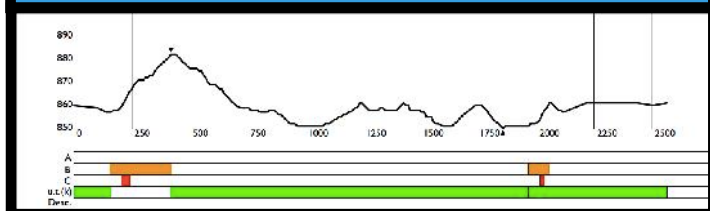

Race Categories + Info

Classic Technique/Interval Start

- U10 Girls 1 x 1.5Km
- U10 Boys 1 x 1.5Km

2.5km Blue G Course

Terrain Profile

FIS Homologation Statistics

Competition Level: FIS
Course Length: 2505m
Highest Point: 866m
Lowest Point: 850m
Total Climb (TC): 47m
Maximum Climb (MC): 8m
Height Difference (HD): 15m
Category: D

Race Categories + Info

Classic Technique / Interval Start
Para Senior Men and Women Sit Ski
2 x 2.5Km Para Sit Ski

2.5km Blue B Course

Terrain Profile

FIS Homologation Statistics

Competition Level: FIS	Total Climb (TC): 65m
Course Length: 2565m	Maximum Climb (MC): 25m
Highest Point: 882m	Height Difference (HD): 32m
Lowest Point: 850m	Category: D

Competition Level: COC
Course Length: 3069m
Highest Point: 882m
Lowest Point: 850m
Total Climb (TC): 81m
Maximum Climb (MC): 25m
Height Difference (HD): 32m
Category: D

Race Categories + Info

Classic Technique / Interval Start