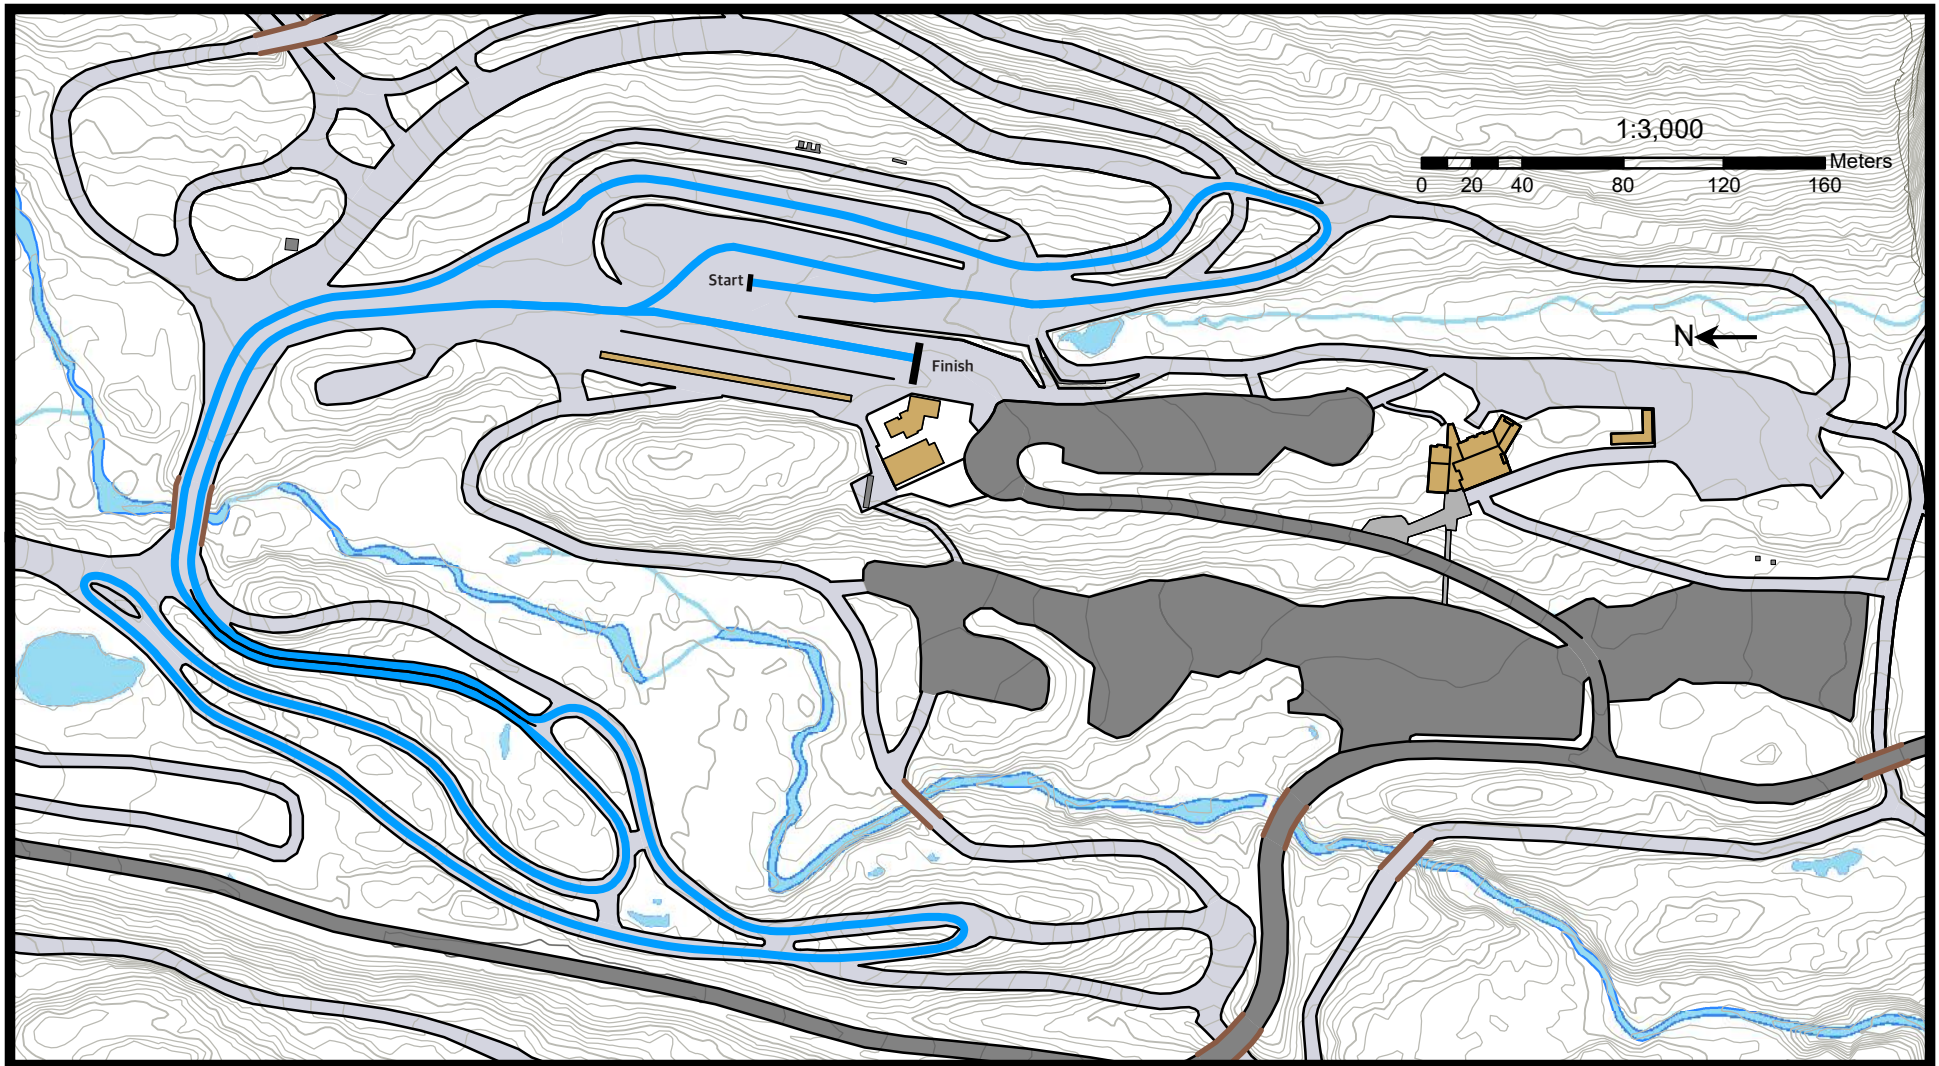

Race Categories + Info

Classic Technique/Interval Start
U8 Girls 1 x 750m
U8 Boys 1 x 750m

FIS Homologation Statistics

Competition Level: COC	Total Climb (TC): 28m
Course Length: 1538m	Maximum Climb (MC): 10m
Highest Point: 866m	Height Difference (HD): 15m
Lowest Point: 851m	Category: D

Race Categories + Info

Classic Technique/Interval Start

- U10 Girls 1 x 1.5Km
- U10 Boys 1 x 1.5Km

2.5km Blue G Course

Terrain Profile

FIS Homologation Statistics

Competition Level: FIS
Course Length: 2505m
Highest Point: 866m
Lowest Point: 850m
Total Climb (TC): 47m
Maximum Climb (MC): 8m
Height Difference (HD): 15m
Category: D

Race Categories + Info

Classic Technique / Interval Start
Para Senior Men and Women Sit Ski
2 x 2.5Km Para Sit Ski

2.5km Blue B Course

Terrain Profile

FIS Homologation Statistics

Competition Level: FIS	Total Climb (TC): 65m
Course Length: 2565m	Maximum Climb (MC): 25m
Highest Point: 882m	Height Difference (HD): 32m
Lowest Point: 850m	Category: D

Competition Level: COC
Course Length: 3069m
Highest Point: 882m
Lowest Point: 850m
Total Climb (TC): 81m
Maximum Climb (MC): 25m
Height Difference (HD): 32m
Category: D

Race Categories + Info

Classic Technique / Interval Start